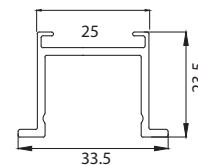

Pendant/ Surface/ Recessed

Single Line Diagram

Pendant/ Surface

Recessed

VIRAJ 25

Viraj 25 sleek and slim linear fixture has :

- Luminaire housing of extruded aluminium
- No visible screw
- Surface powder coated
- Snap-fit system
- LED PCB mounted on insert design with heat sink
- Bottom opening for easy maintenance
- Pendant with cable suspension
- M6 bolt for M6 fastener
- High-performance PMMA diffuser
- Energy-efficient LED

Colours

Light Distribution

Direct

CRI ≥ 80/ 90/ 95

TUNABLE
WHITE

VIRAJ 25

VIRAJ 25

Product Order Code	System Power	Dimensions
1001-1	6W	L = 300mm
1001-2	12W	L = 600mm
1001-3	18W	L = 900mm
1001-4	25W	L = 1200mm
1001-5	50W	L = 2400mm